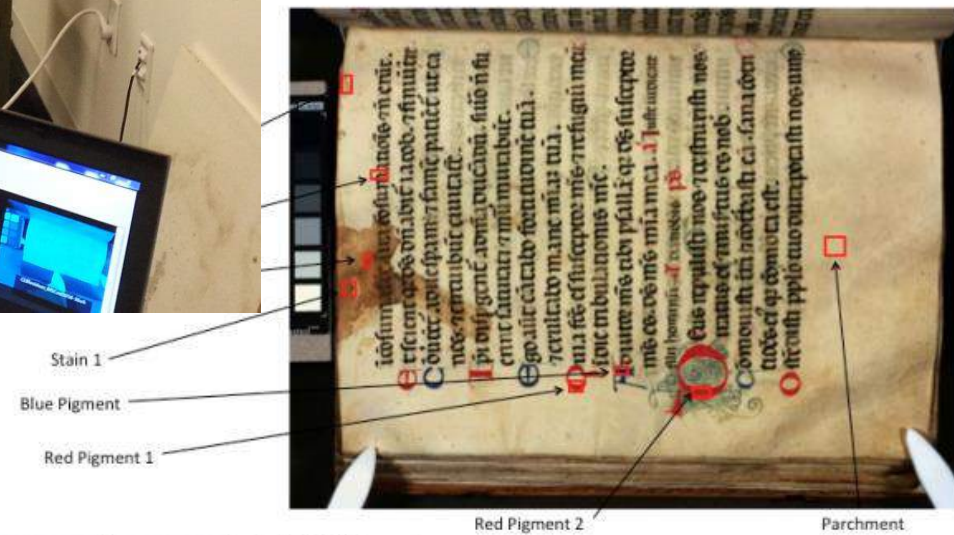

# Waldseemüller 1507 World Map

Transmitted light imaging lets us know the original score before changes – musicians want to play the original to understand how the composer changed the composition

# Stains Imaging & Analysis

SLAC SSRL X-ray  
Fluorescence  
Imaging

*[Faint, illegible handwriting, likely bleed-through from the reverse side of the page.]*

*[Faint, illegible handwriting at the bottom of the page, possibly a signature or date.]*