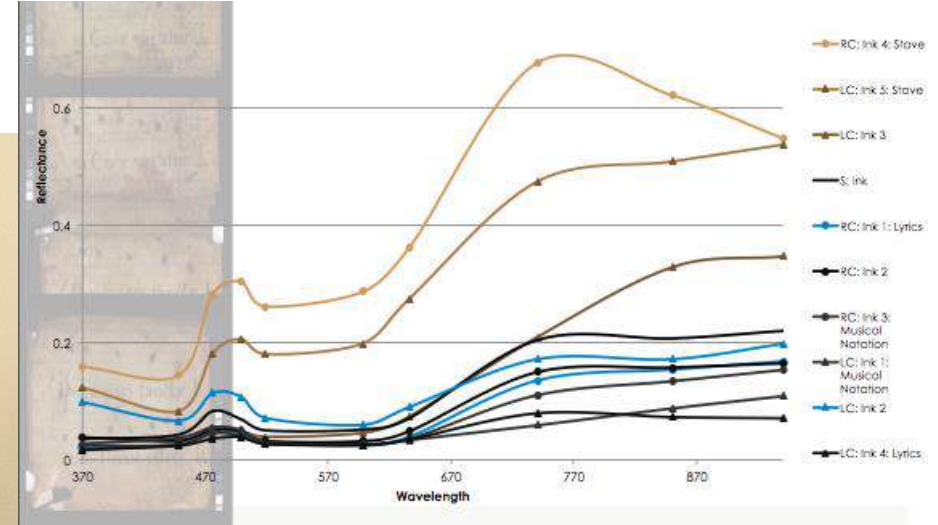

Stains Imaging & Analysis