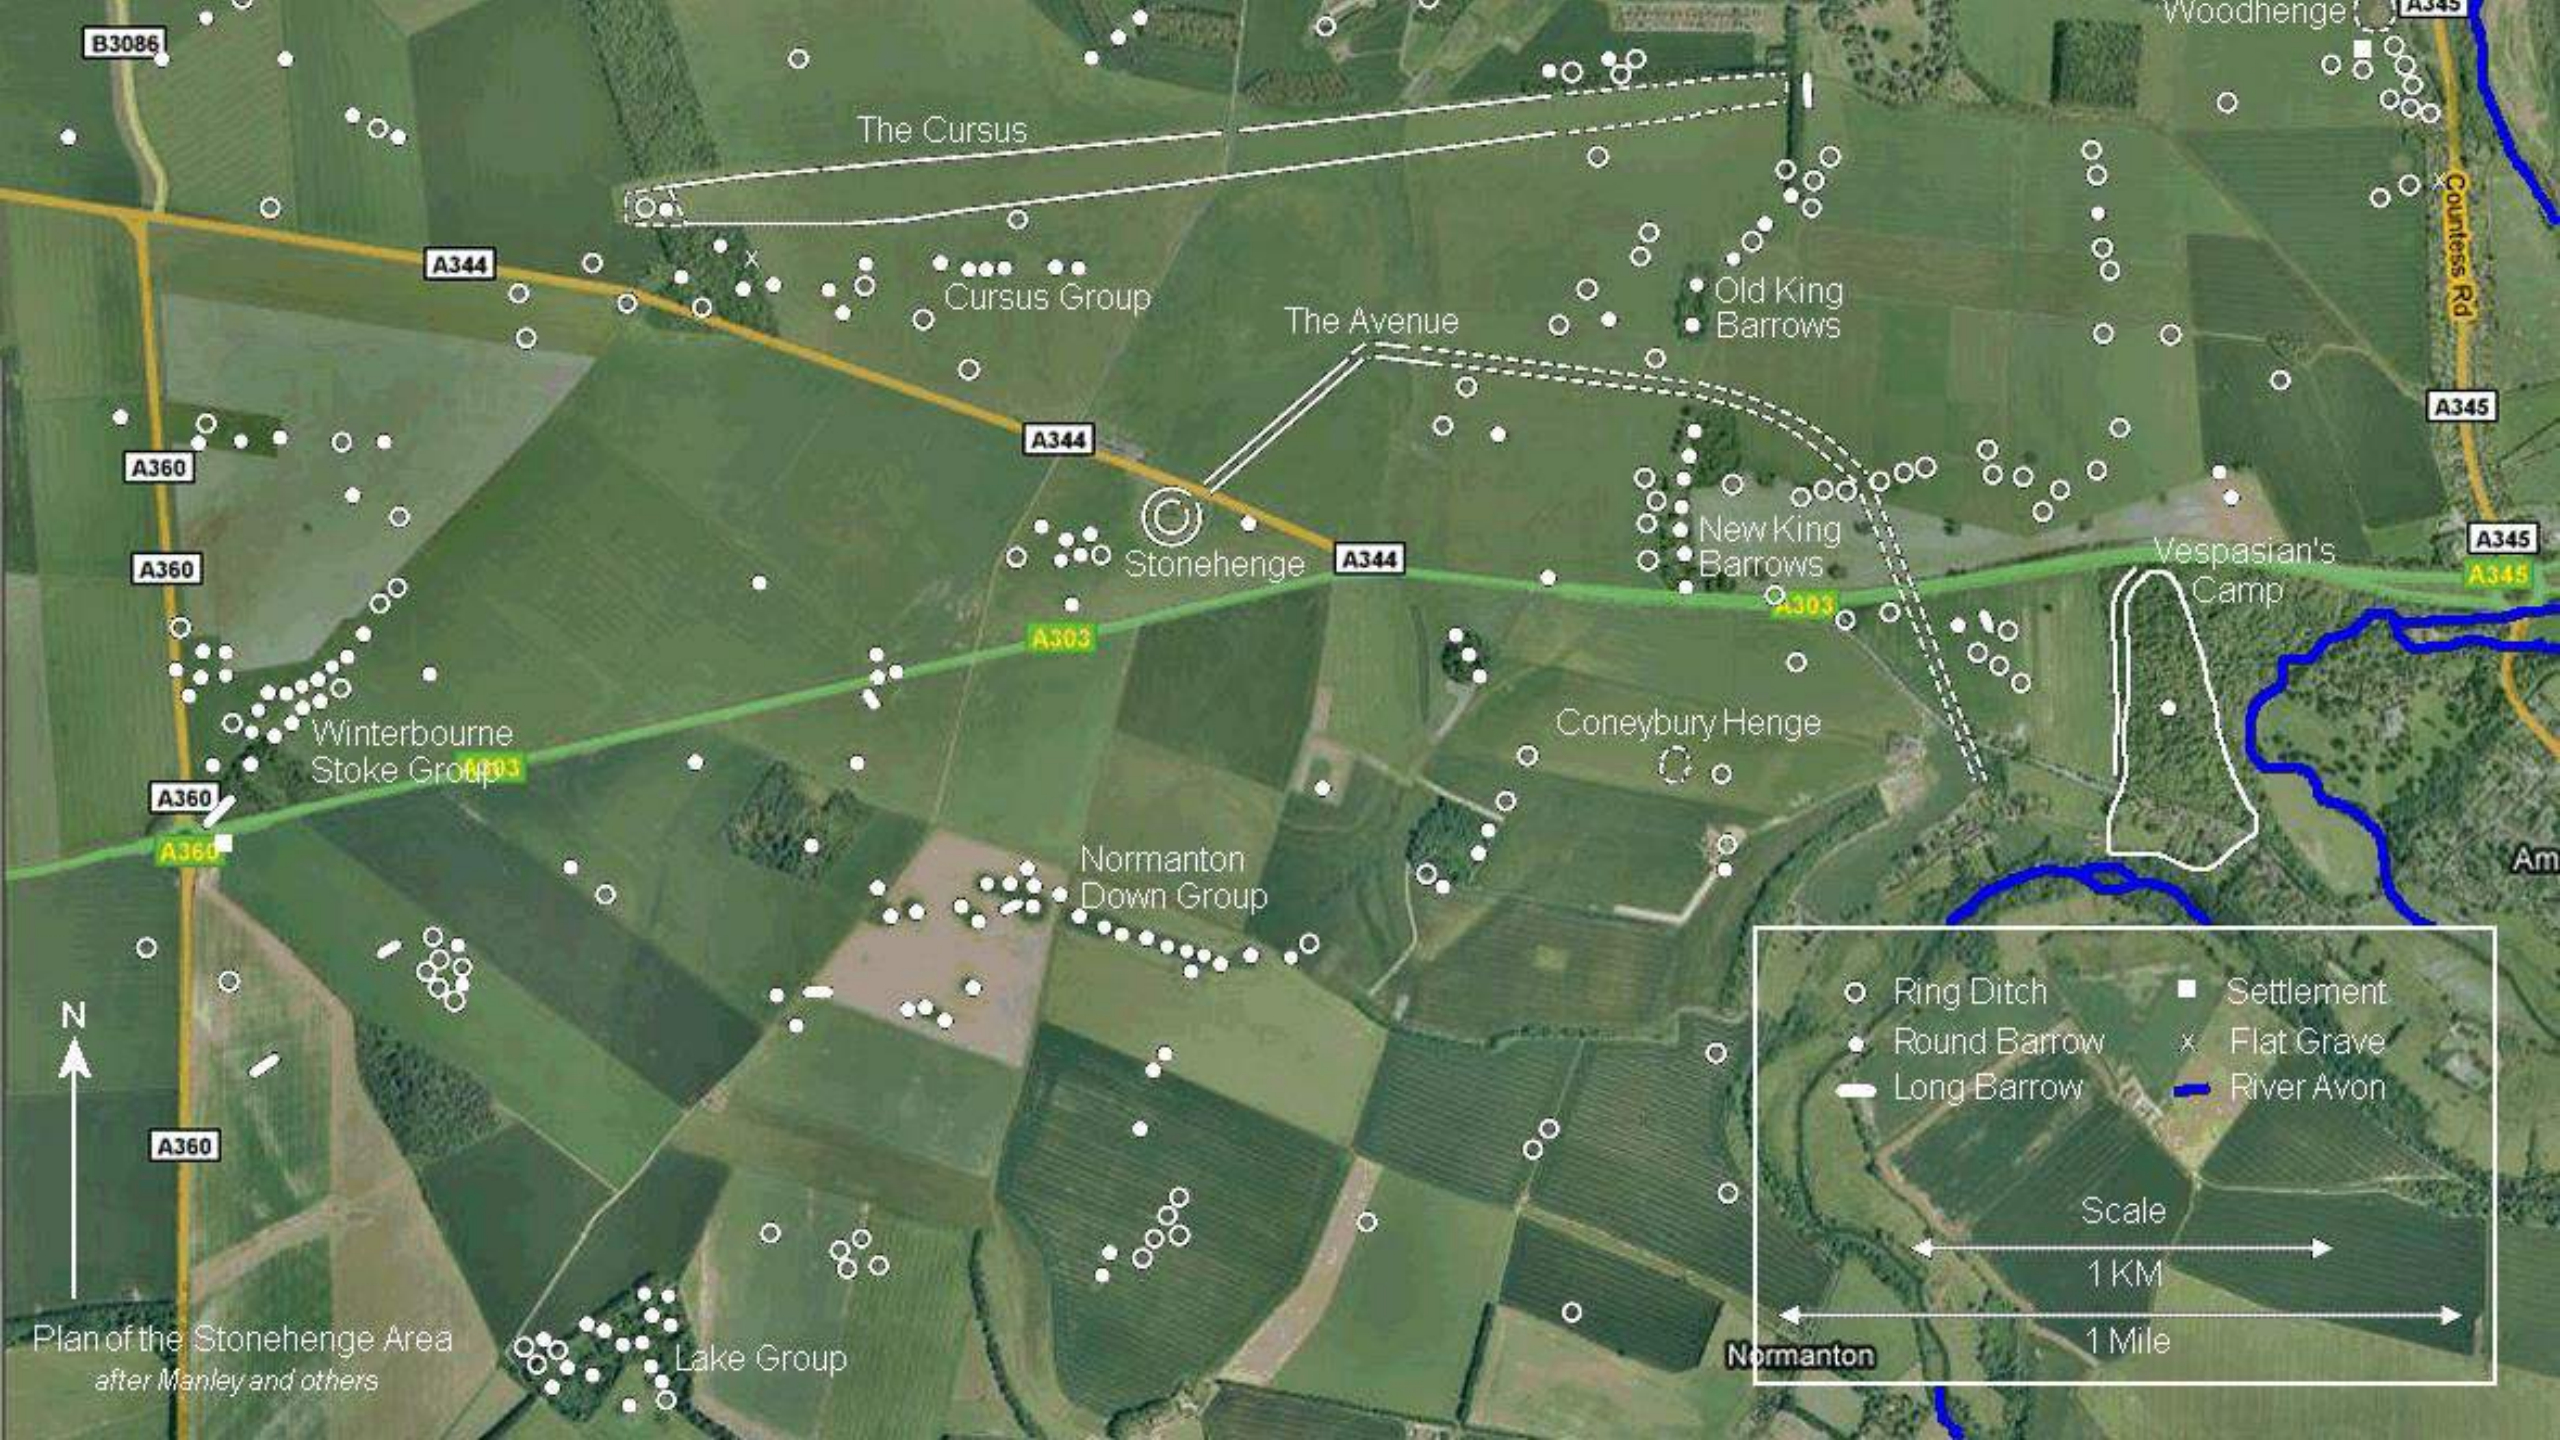

# Large Scale Digital Libraries

- DigitalNZ
- Trove
- Europeana
- Digital Public Library of America
- DLME
- National Digital Library of India

Plan of the Stonehenge Area  
after Manley and others